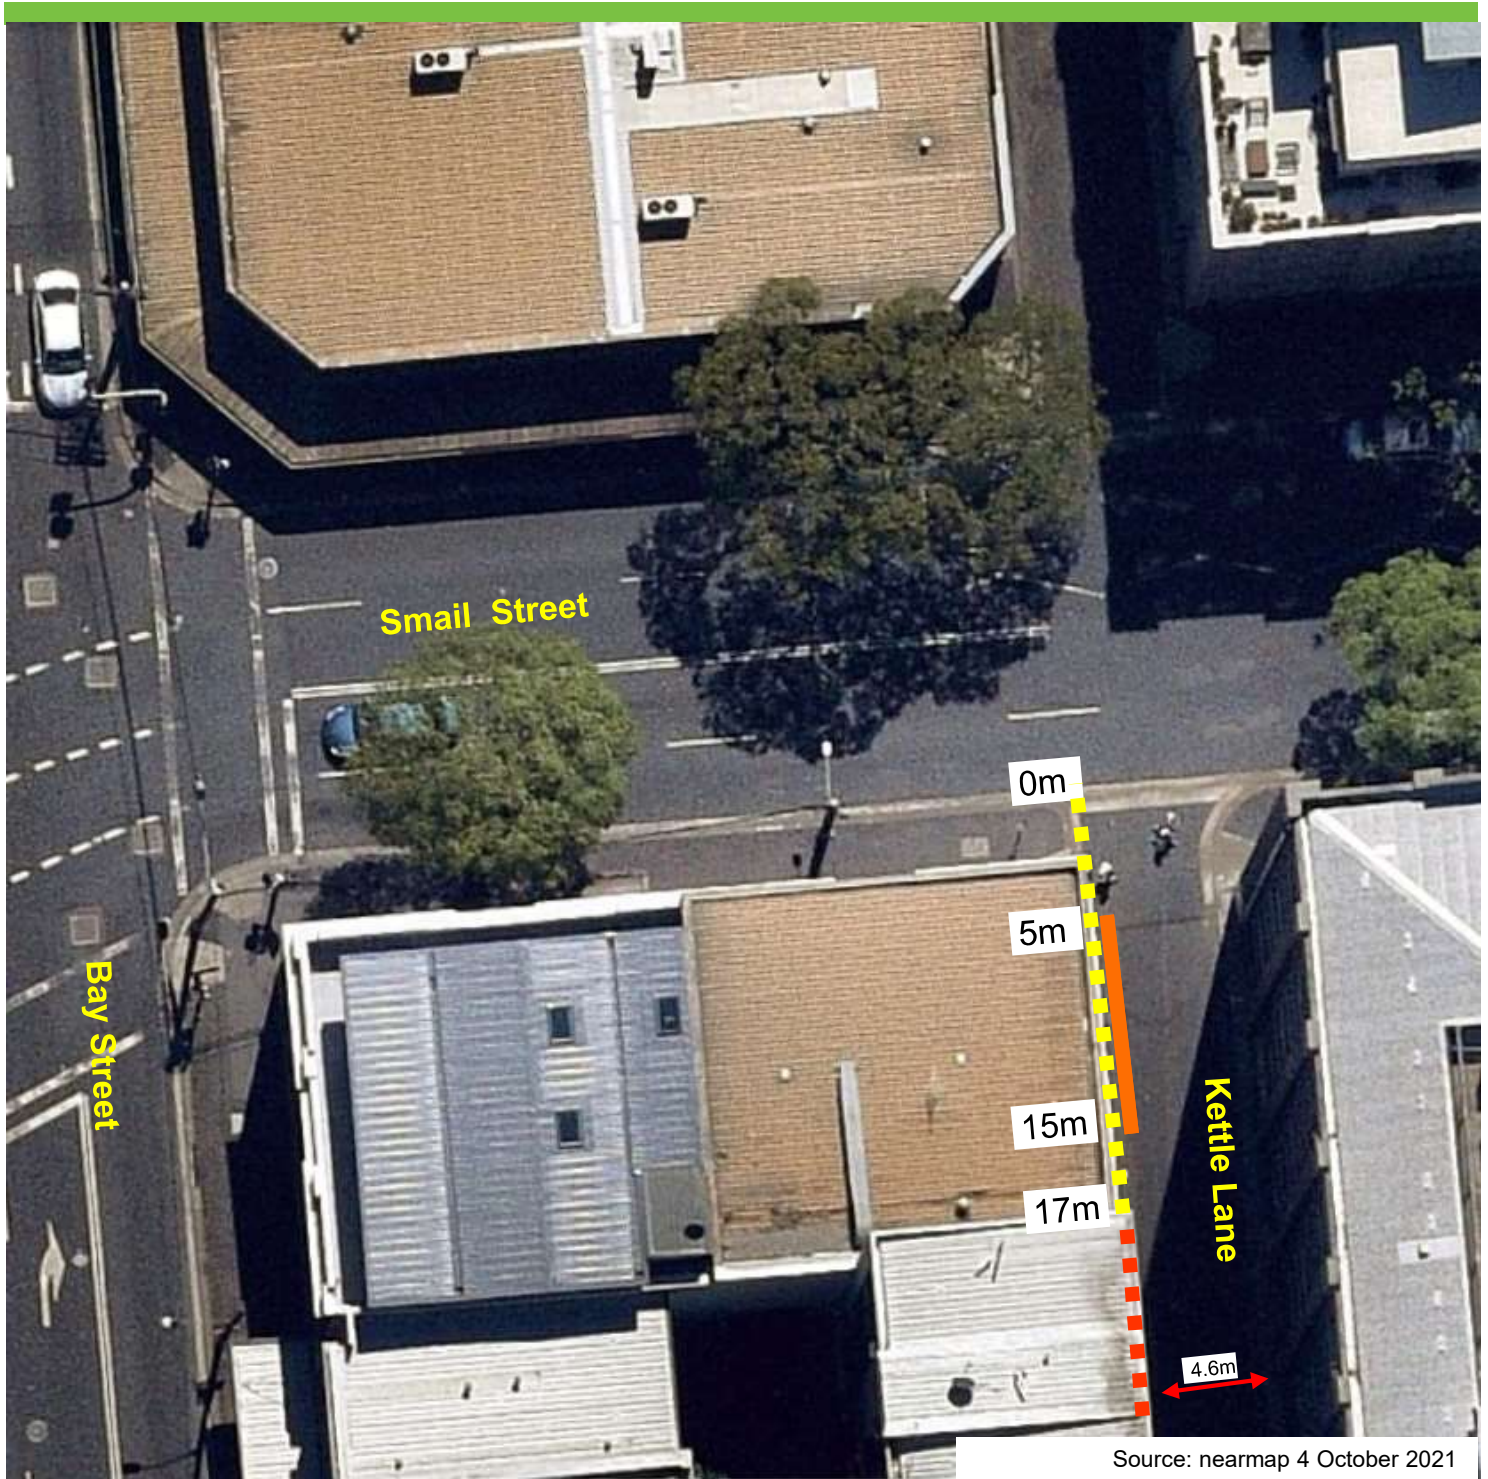

Kettle Lane, Ultimo Proposed Works Zone

Existing

-  No Stopping
-  No Parking

Proposed

-  Works Zone
- 7.30am-5.30pm Mon-Fri
- 7.30am-3.30pm Sat
- No Stopping All Other Times